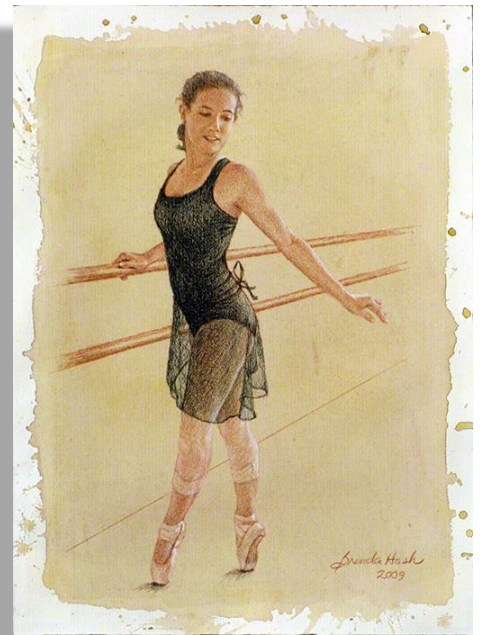

The Workout, trois crayon by Brenda Hash

Supply list:

- **Drawing Atelier: the figure** by Jon deMartin. Available from Amazon for $25.79.
- Drawing supply lists will be sent in August to those registering for the class. This will be minimal such as charcoal pencils and papers.